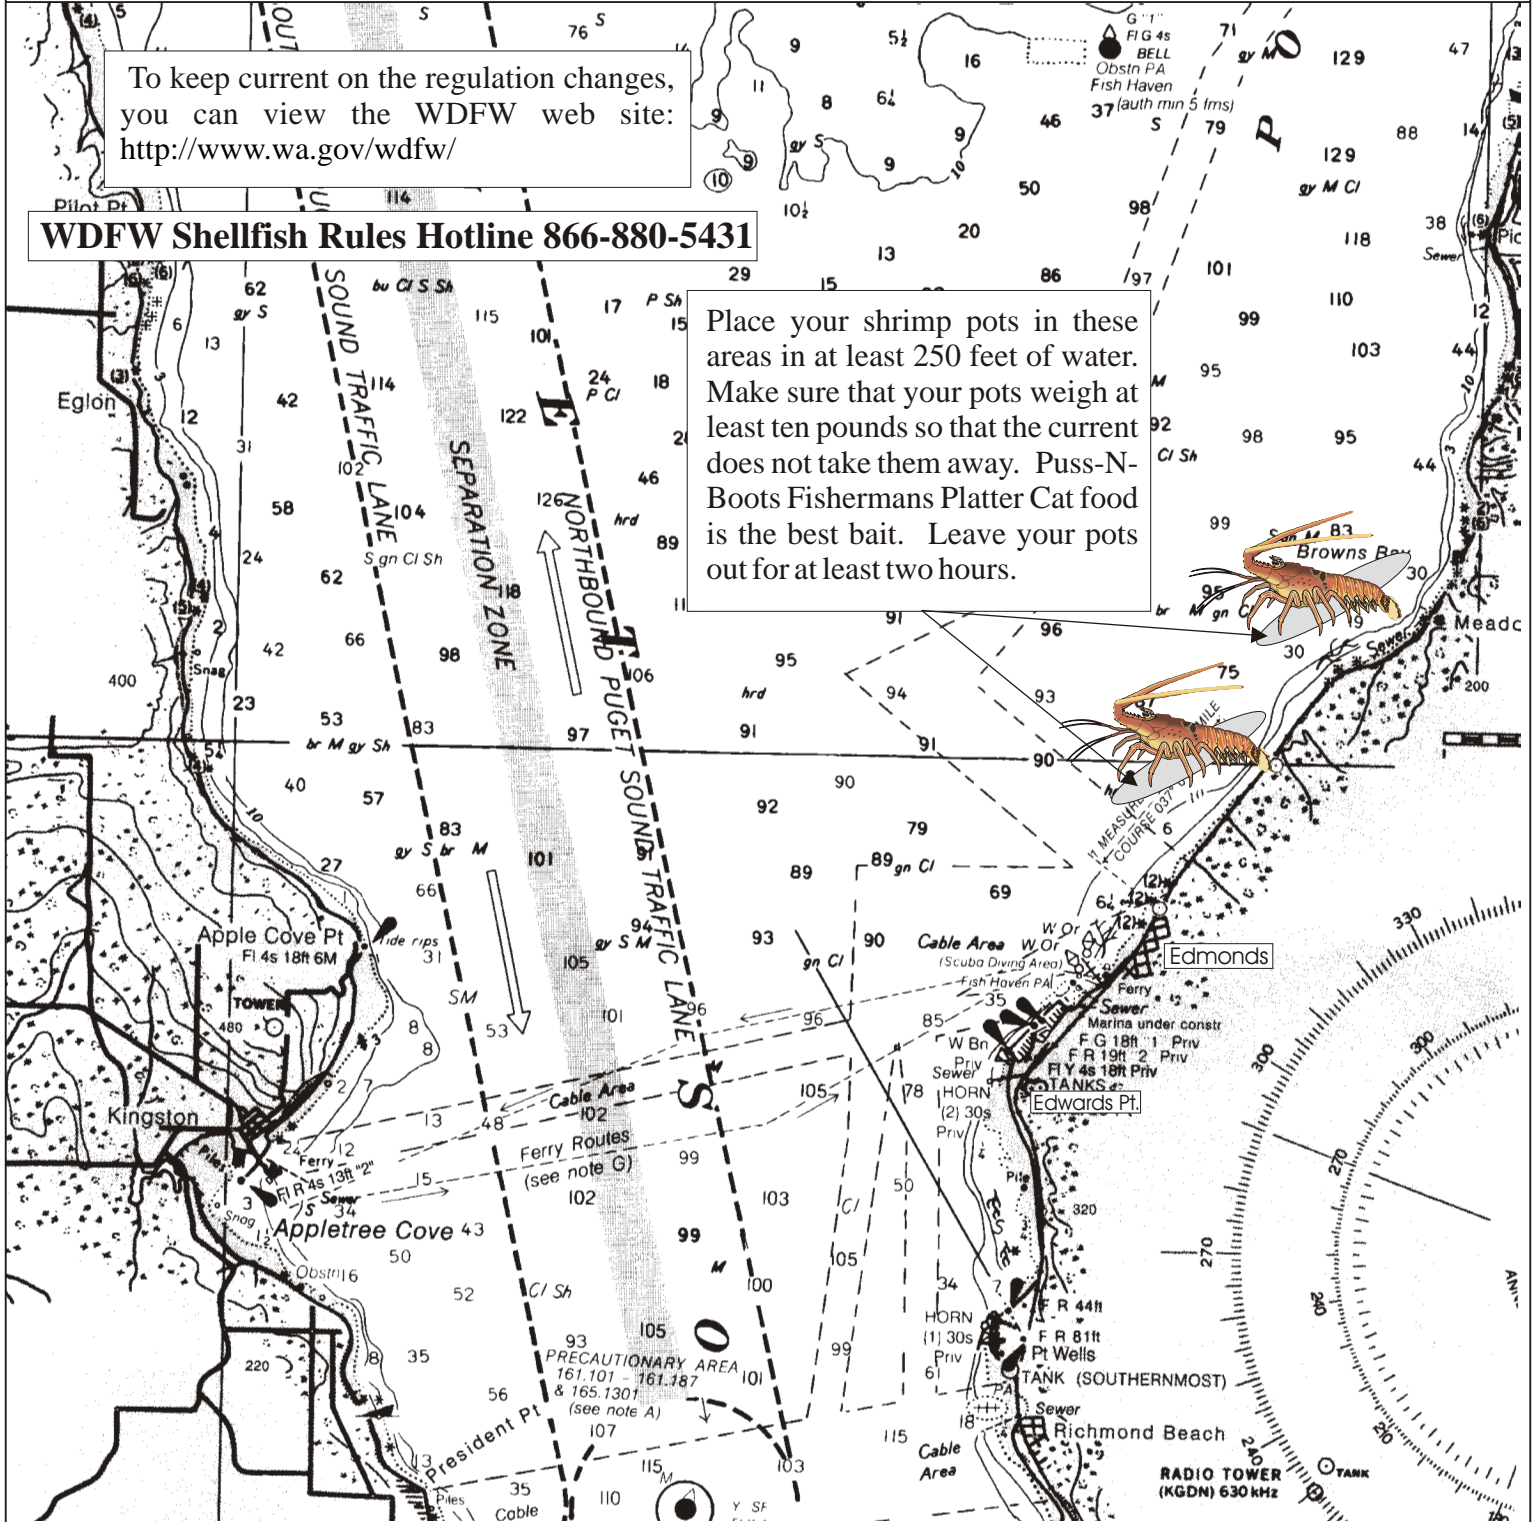

Fishing Maps

Maps For The Serious Angler

John's Sporting Goods

To keep current on the regulation changes, you can view the WDFW web site: <http://www.wa.gov/wdfw/>

WDFW Shellfish Rules Hotline 866-880-5431

Place your shrimp pots in these areas in at least 250 feet of water. Make sure that your pots weigh at least ten pounds so that the current does not take them away. Puss-N-Boots Fishermans Platter Cat food is the best bait. Leave your pots out for at least two hours.

Edmonds Spot Shrimp

January	Feb	March	April	May	June	July	August	Sept	Oct	Nov	Dec
				Shrimp							