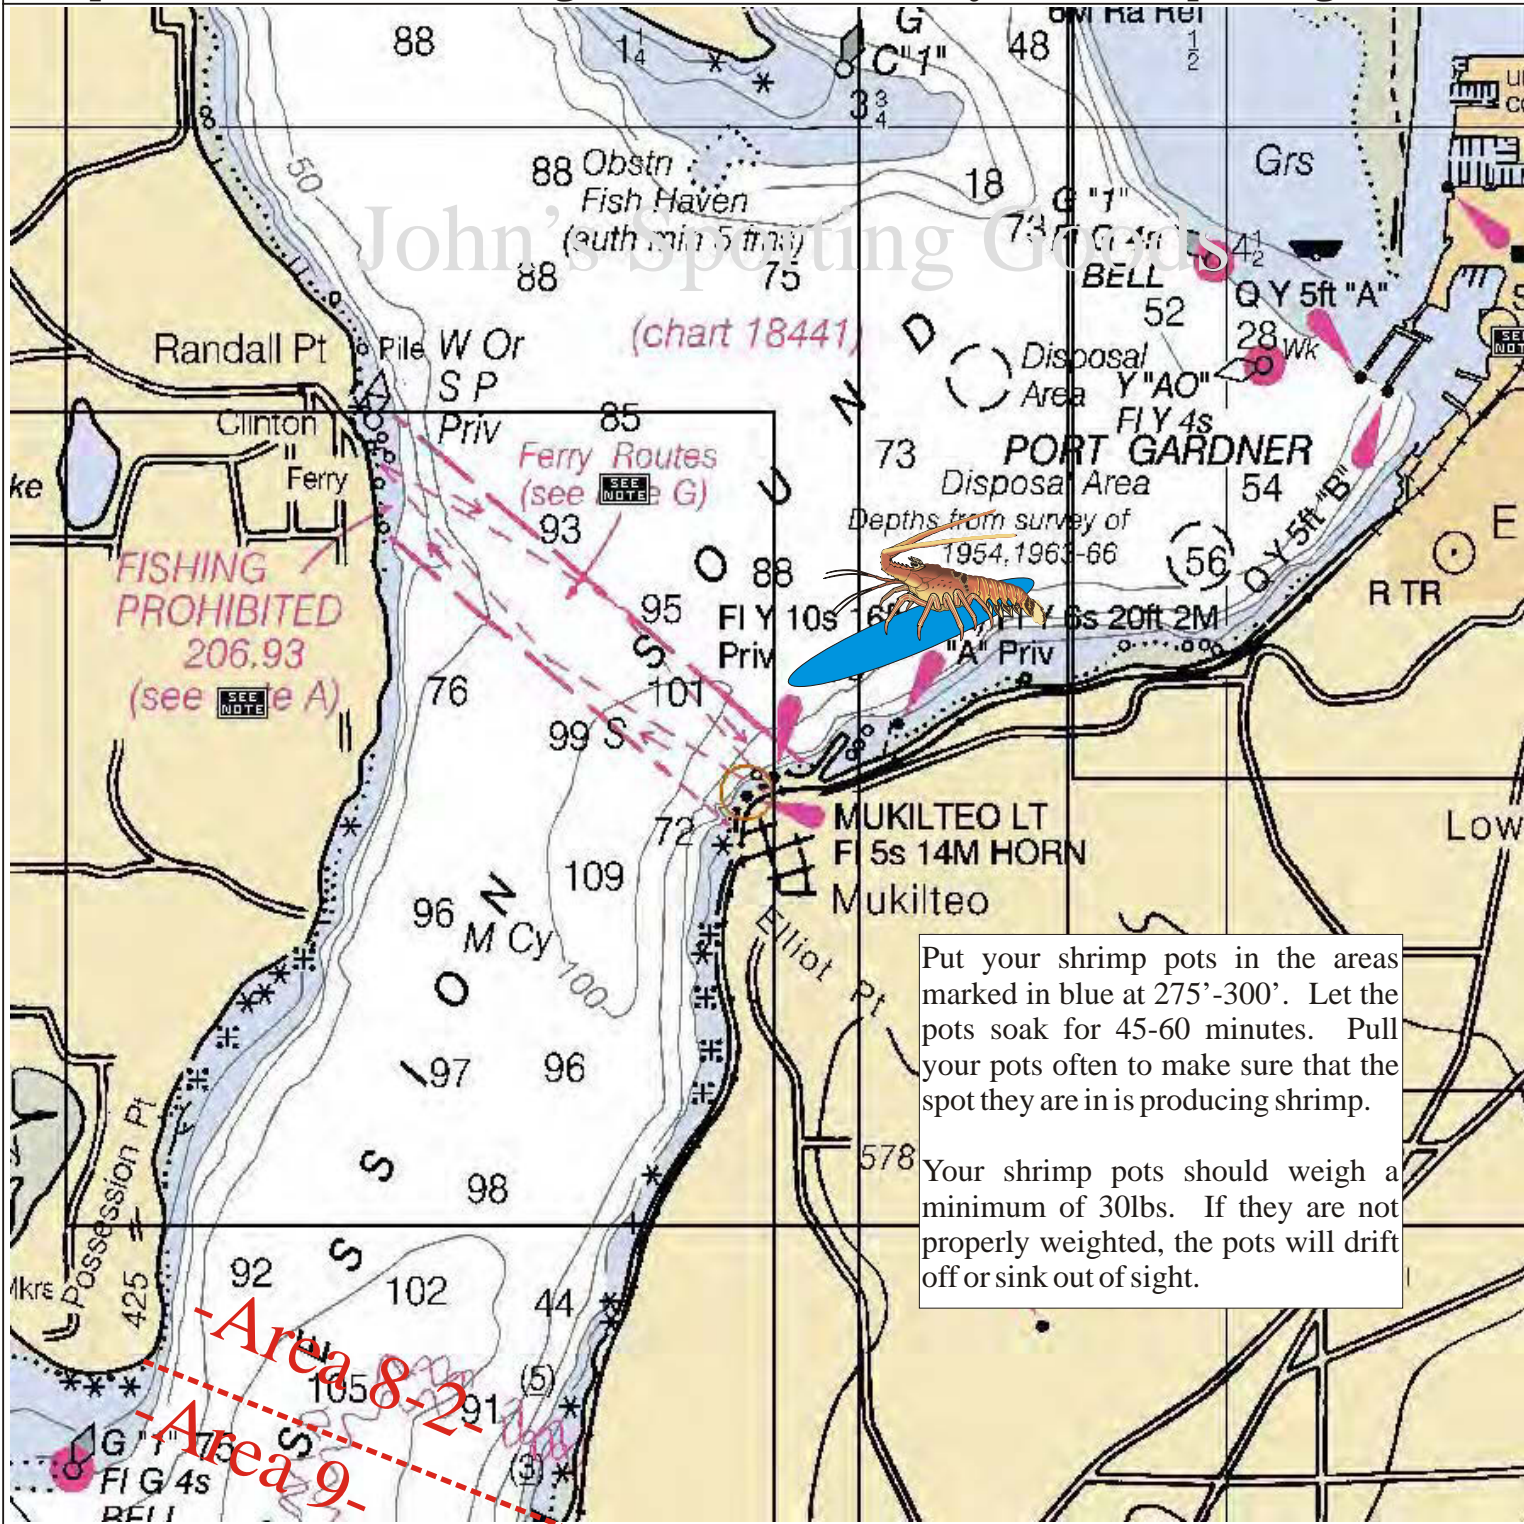

# Fishing Maps

Maps For The Serious Angler

by John's Sporting Goods

## Mukilteo Spot Shrimp

January	Feb	March	April	May	June	July	August	Sept	Oct	Nov	Dec
				Shrimp							