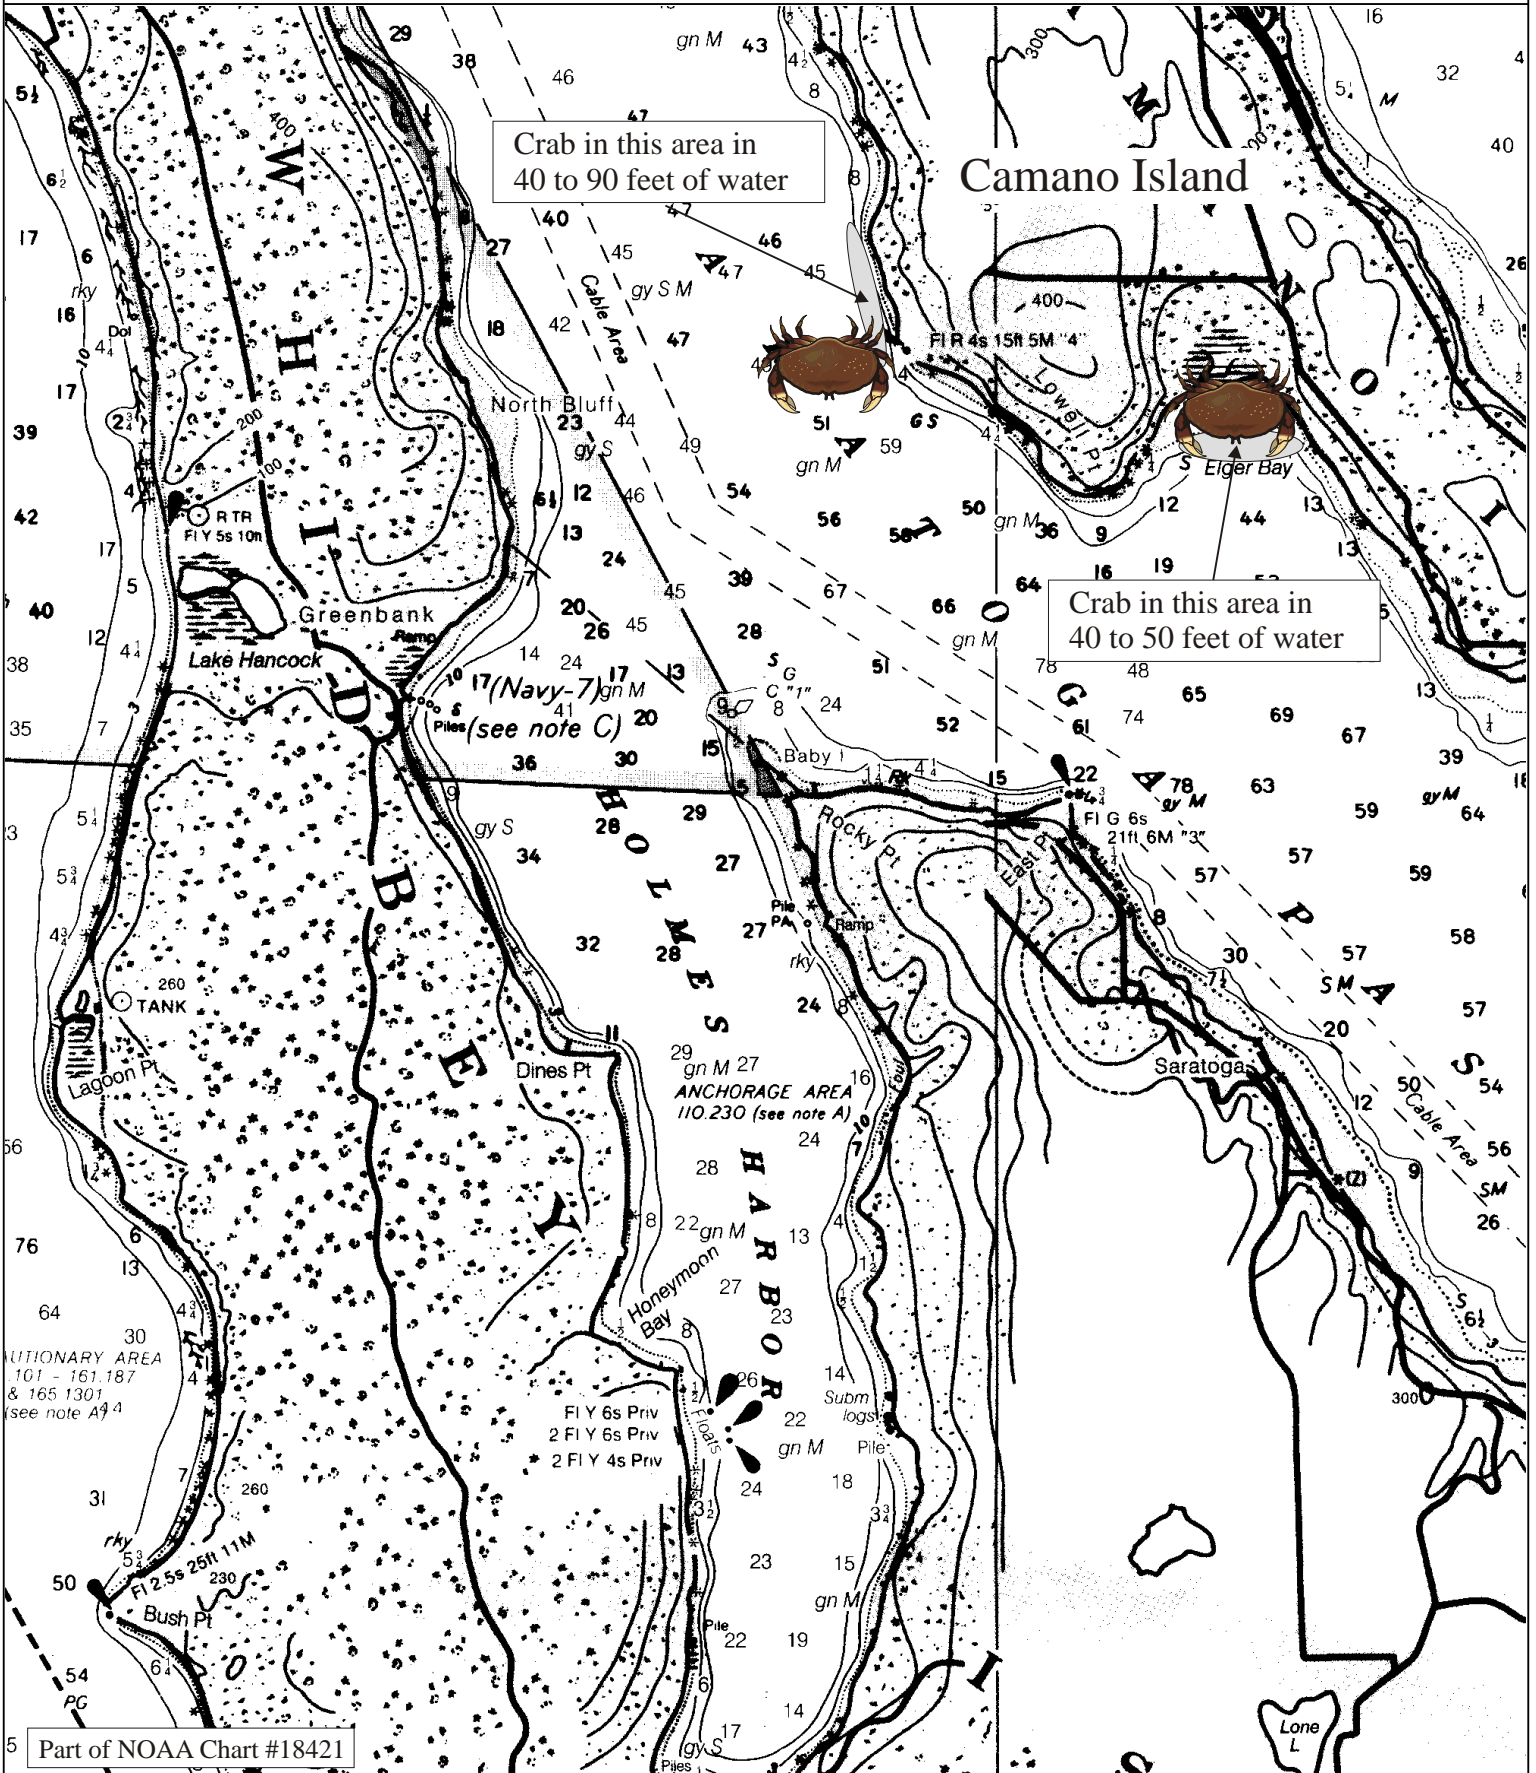

Crabbing

WDFW Shellfish Rules Hotline 1-866-880-5431

Elger Bay Crab