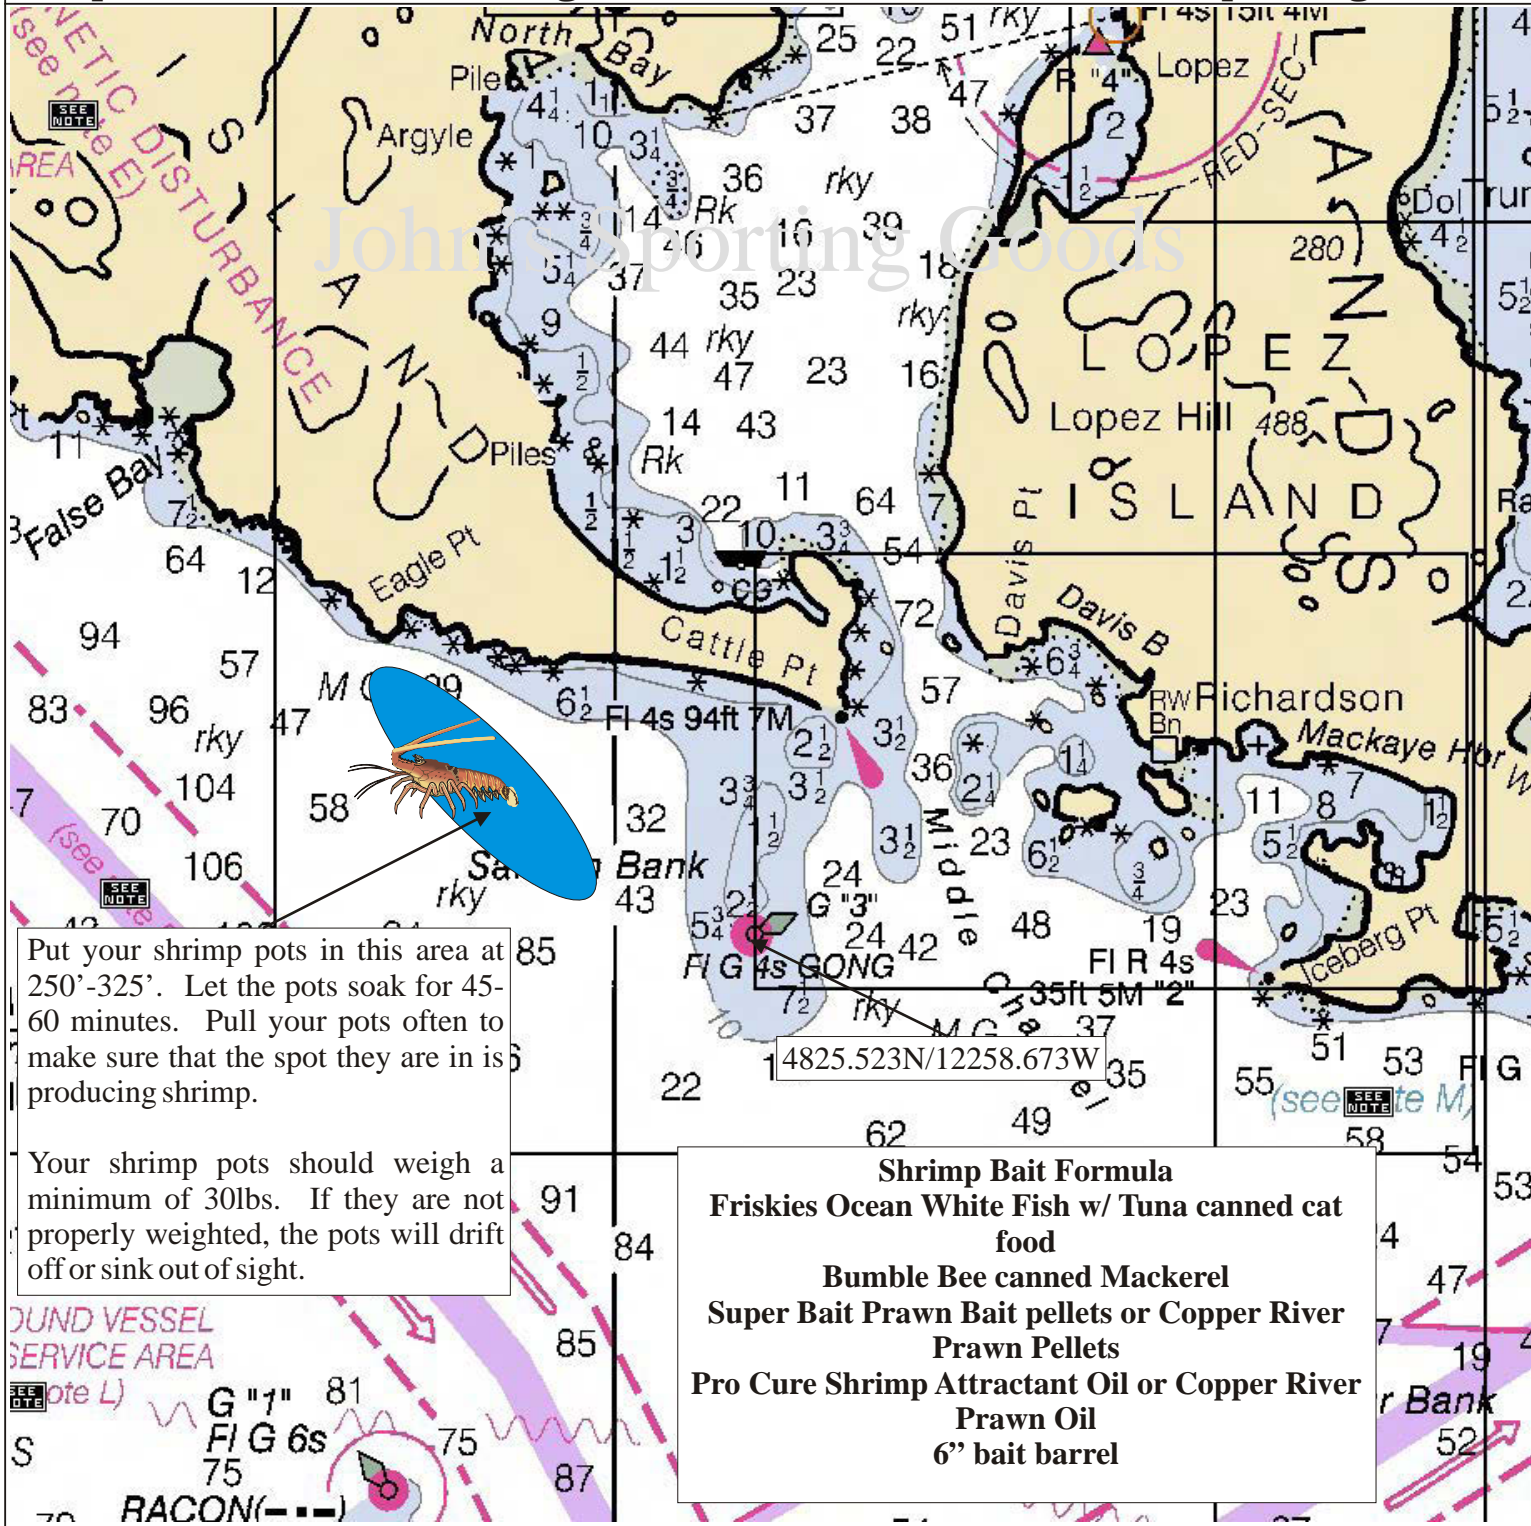

Fishing Maps

Maps For The Serious Angler

John's Sporting Goods

Eagle Point Spot Shrimp

January	Feb	March	April	May	June	July	August	Sept	Oct	Nov	Dec
				Shrimp							