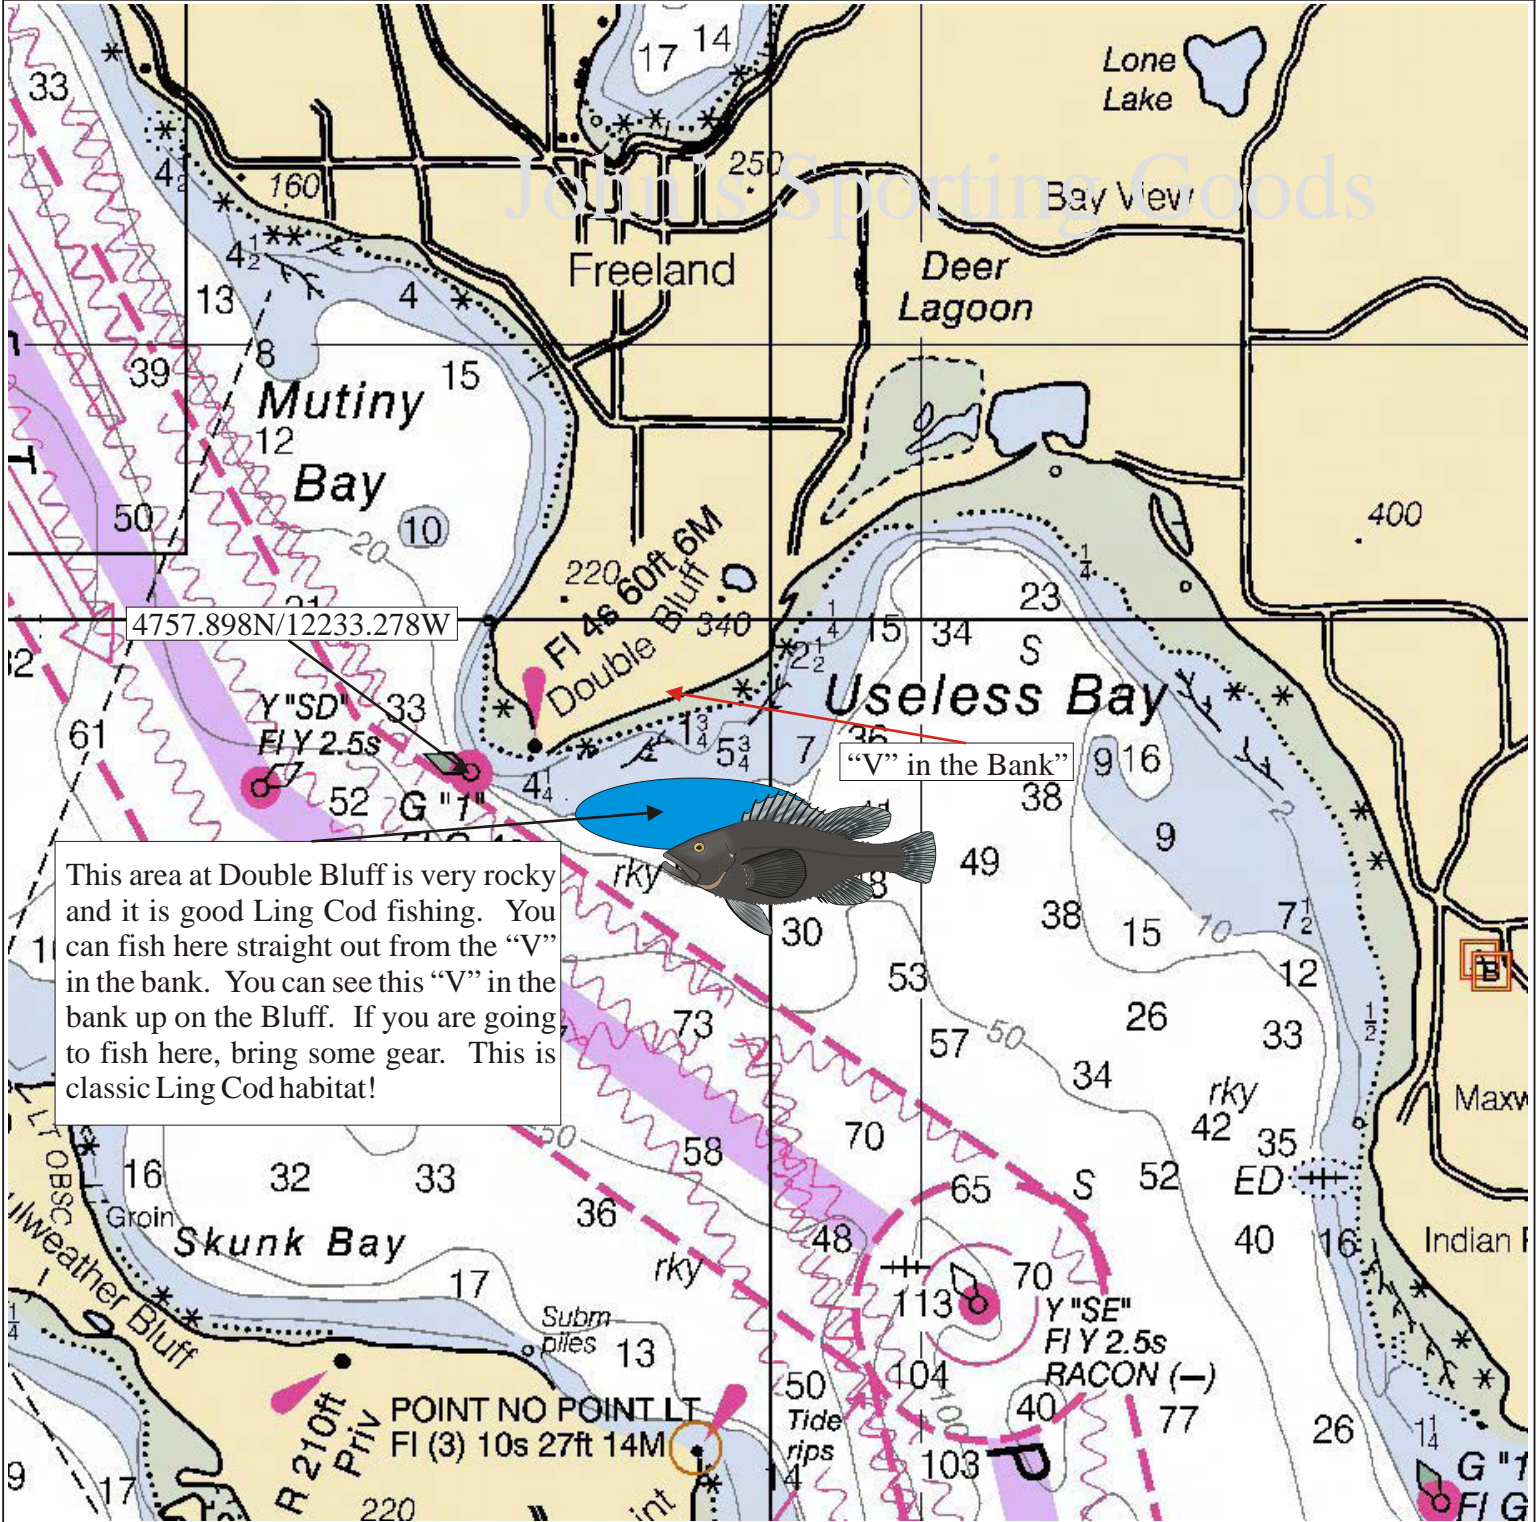

Fishing Maps

Maps For The Serious Angler

John's Sporting Goods

This area at Double Bluff is very rocky and it is good Ling Cod fishing. You can fish here straight out from the "V" in the bank. You can see this "V" in the bank up on the Bluff. If you are going to fish here, bring some gear. This is classic Ling Cod habitat!

Double Bluff Ling Cod

January	Feb	March	April	May	June	July	August	Sept	Oct	Nov	Dec
				Ling Cod	Ling Cod						