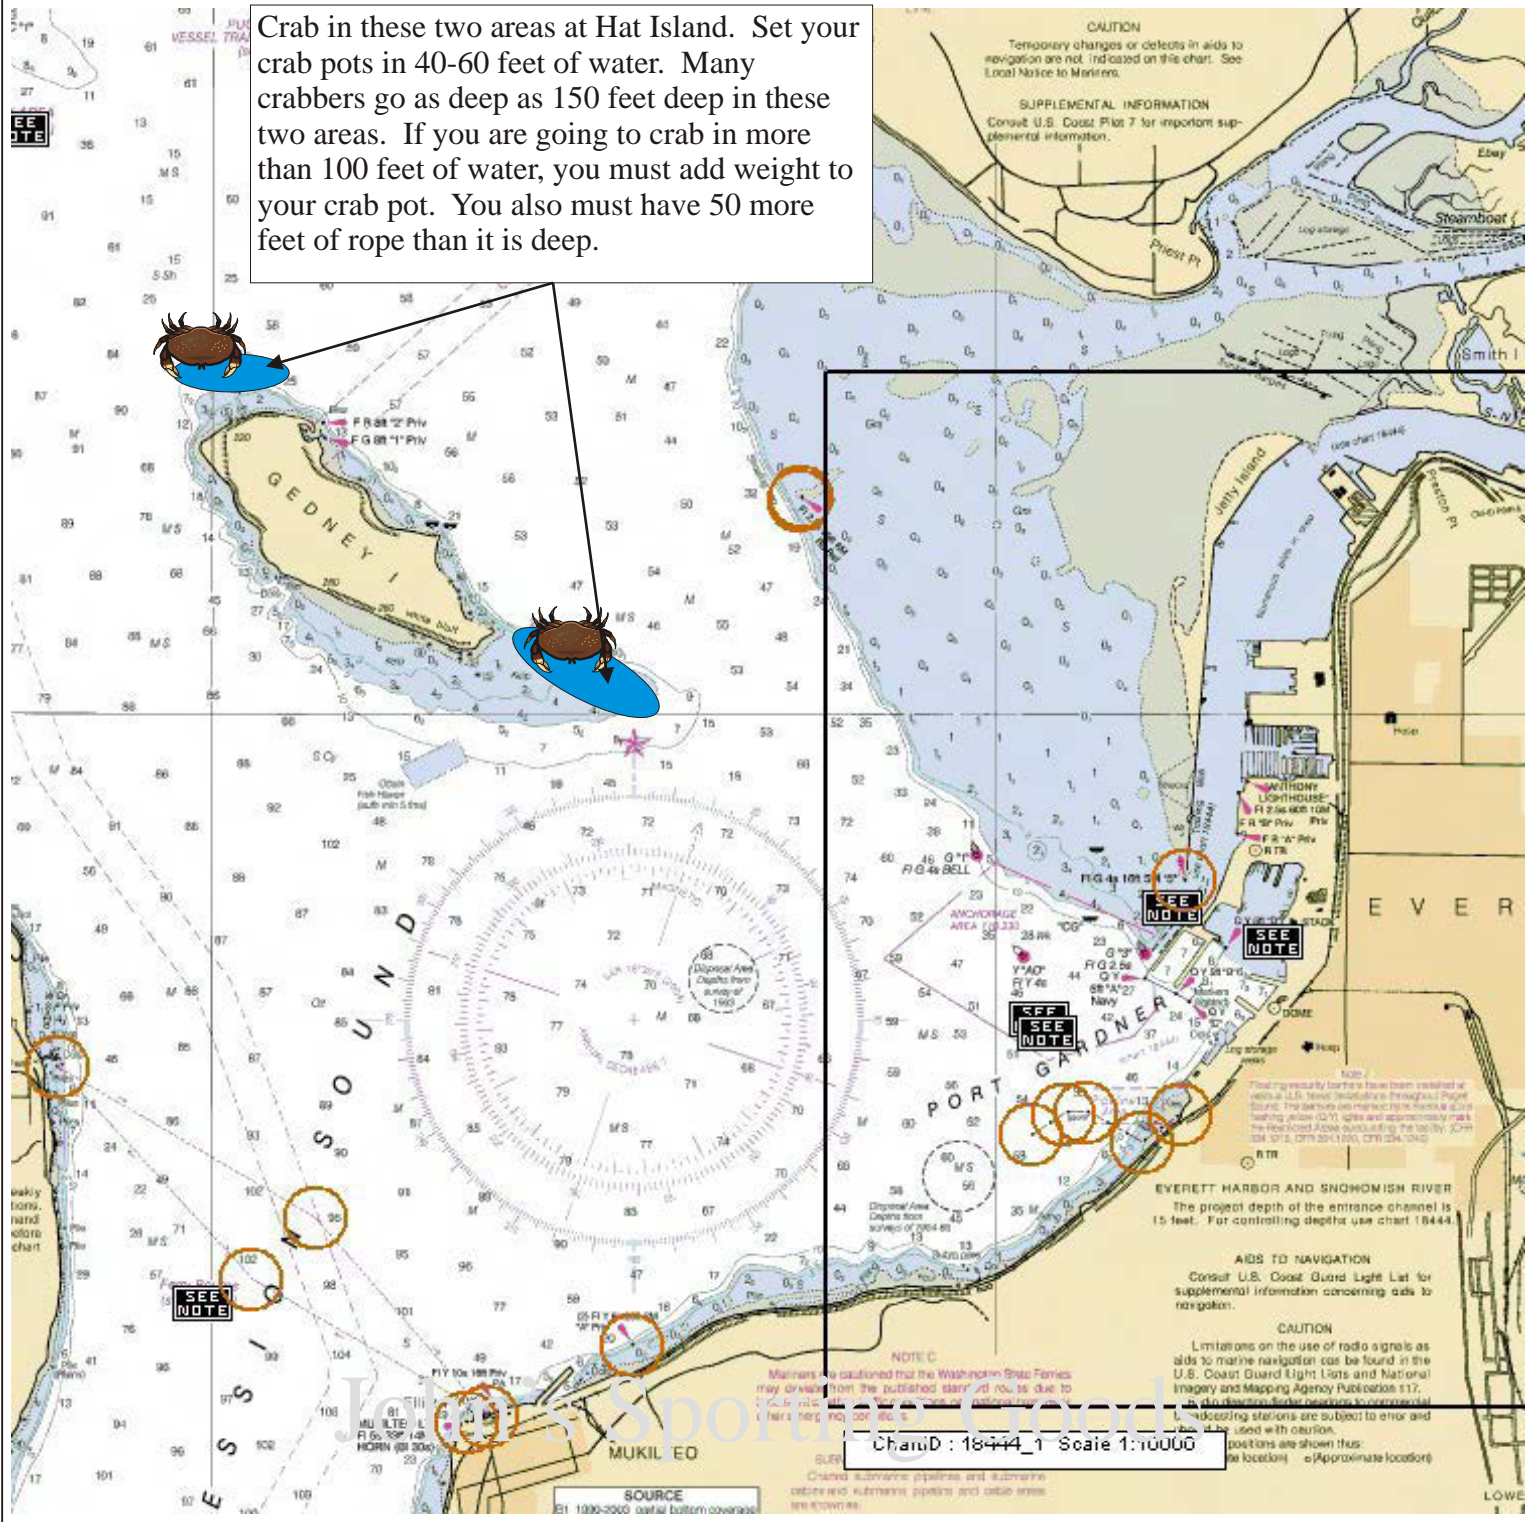

# Fishing Maps

Maps For The Serious Angler

John's Sporting Goods

## Hat Island/Gedney Crab

January	Feb	March	April	May	June	July	August	Sept	Oct	Nov	Dec
						Crab	Crab	Crab			