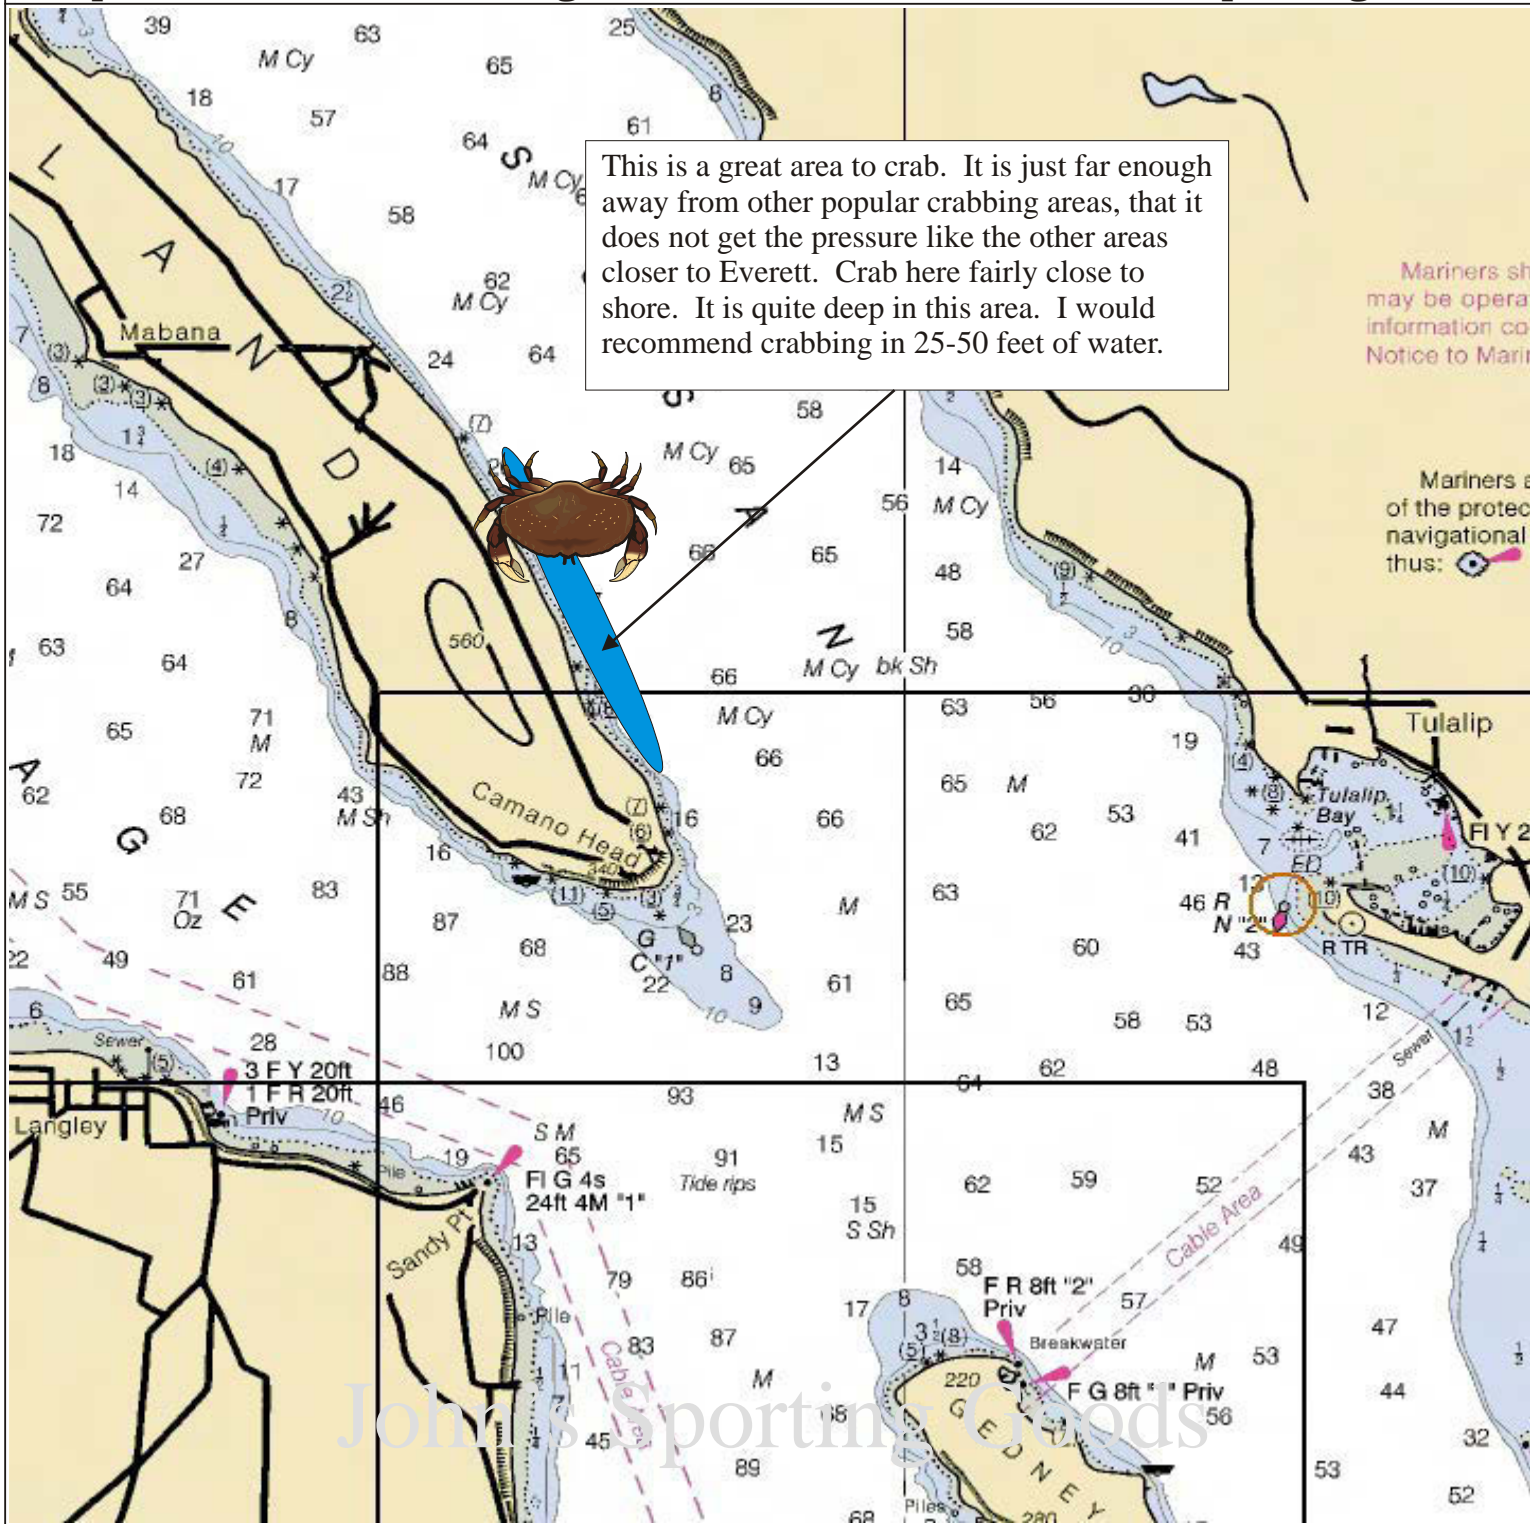

# Fishing Maps

Maps For The Serious Angler

John's Sporting Goods

## Port Susan/Camano Head Crab

January	Feb	March	April	May	June	July	August	Sept	Oct	Nov	Dec
						Crab	Crab	Crab			