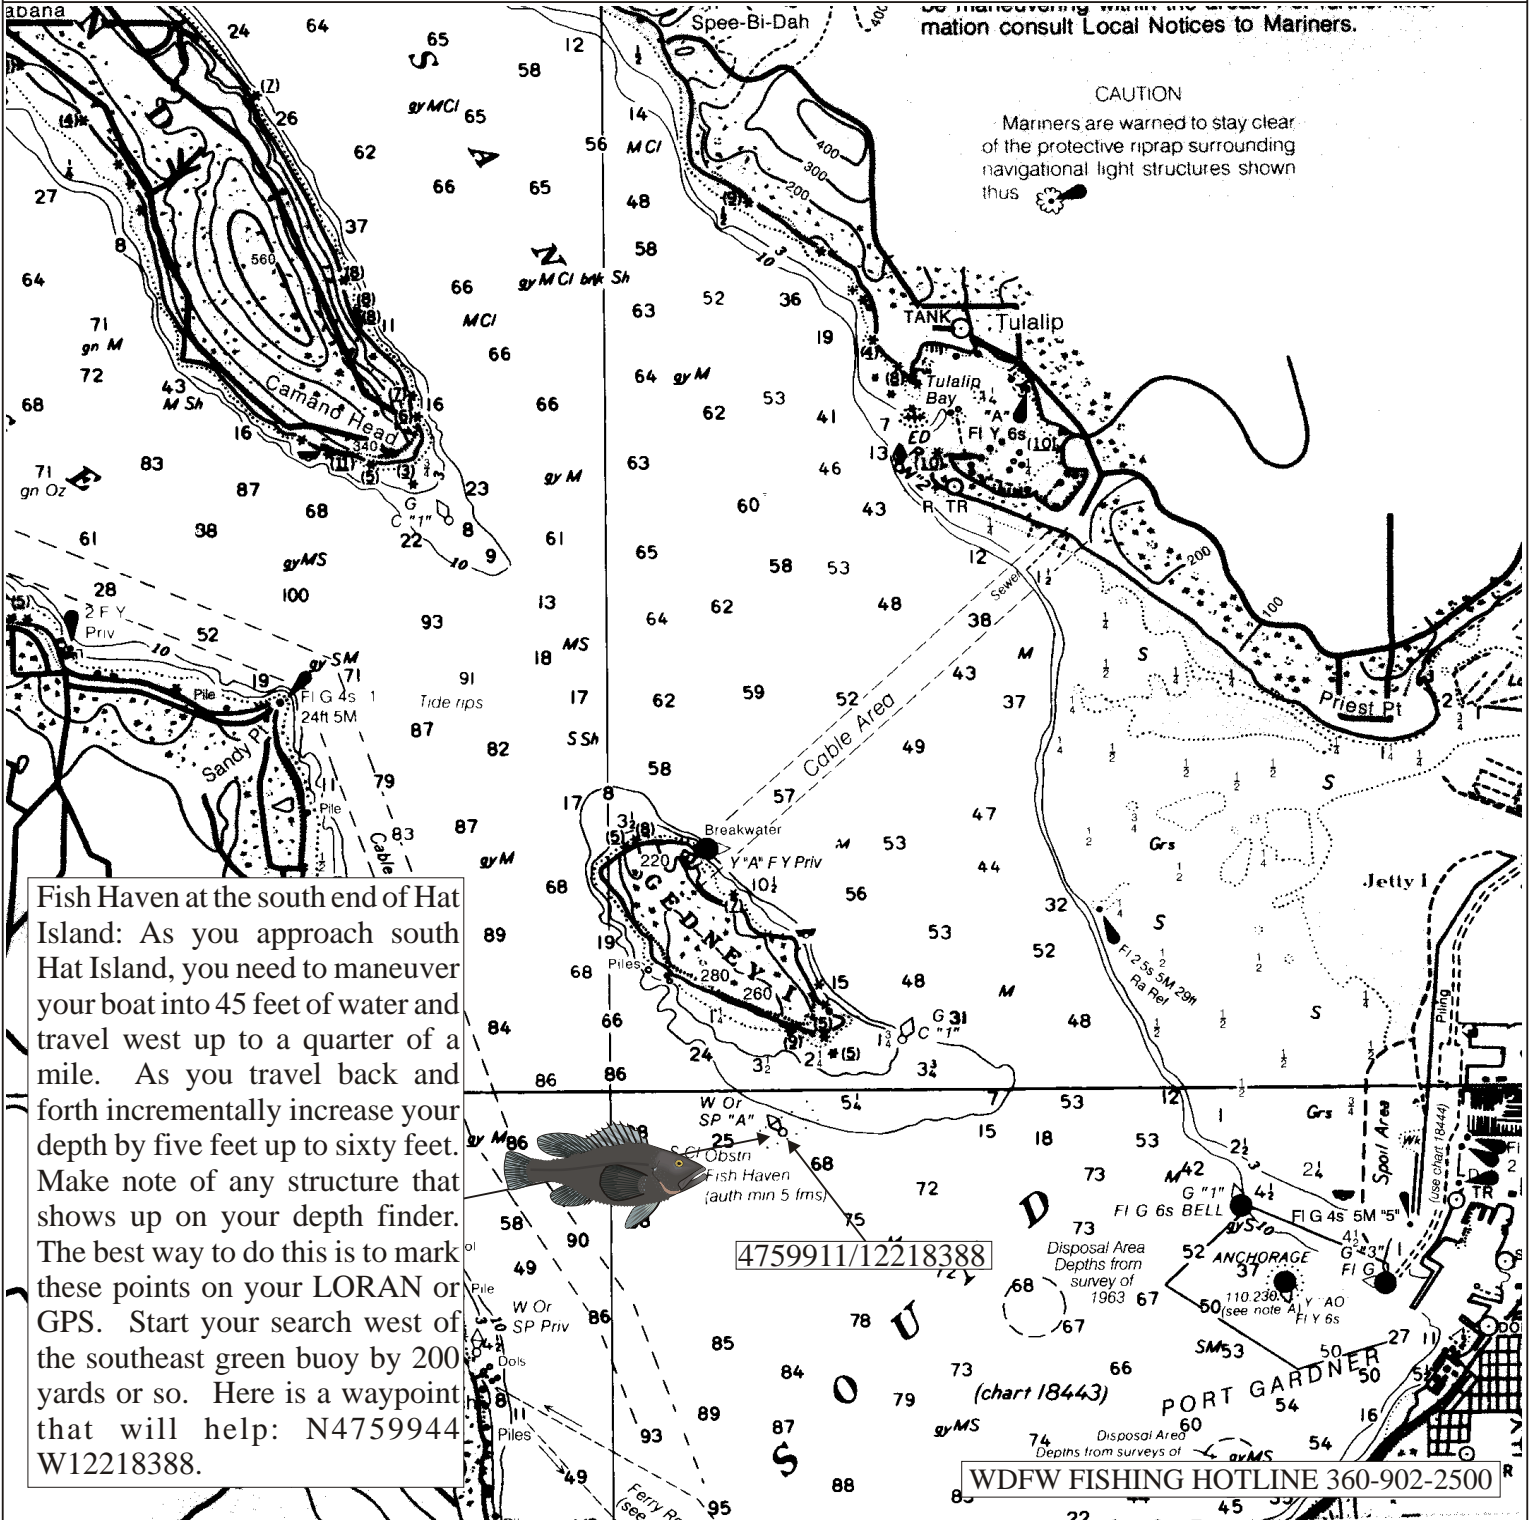

Fishing Maps

Maps For The Serious Angler

John's Sporting Goods

Hat Island Rockfish

January	Feb	March	April	May	June	July	August	Sept	Oct	Nov	Dec
				Rock Fish	Rock Fish						